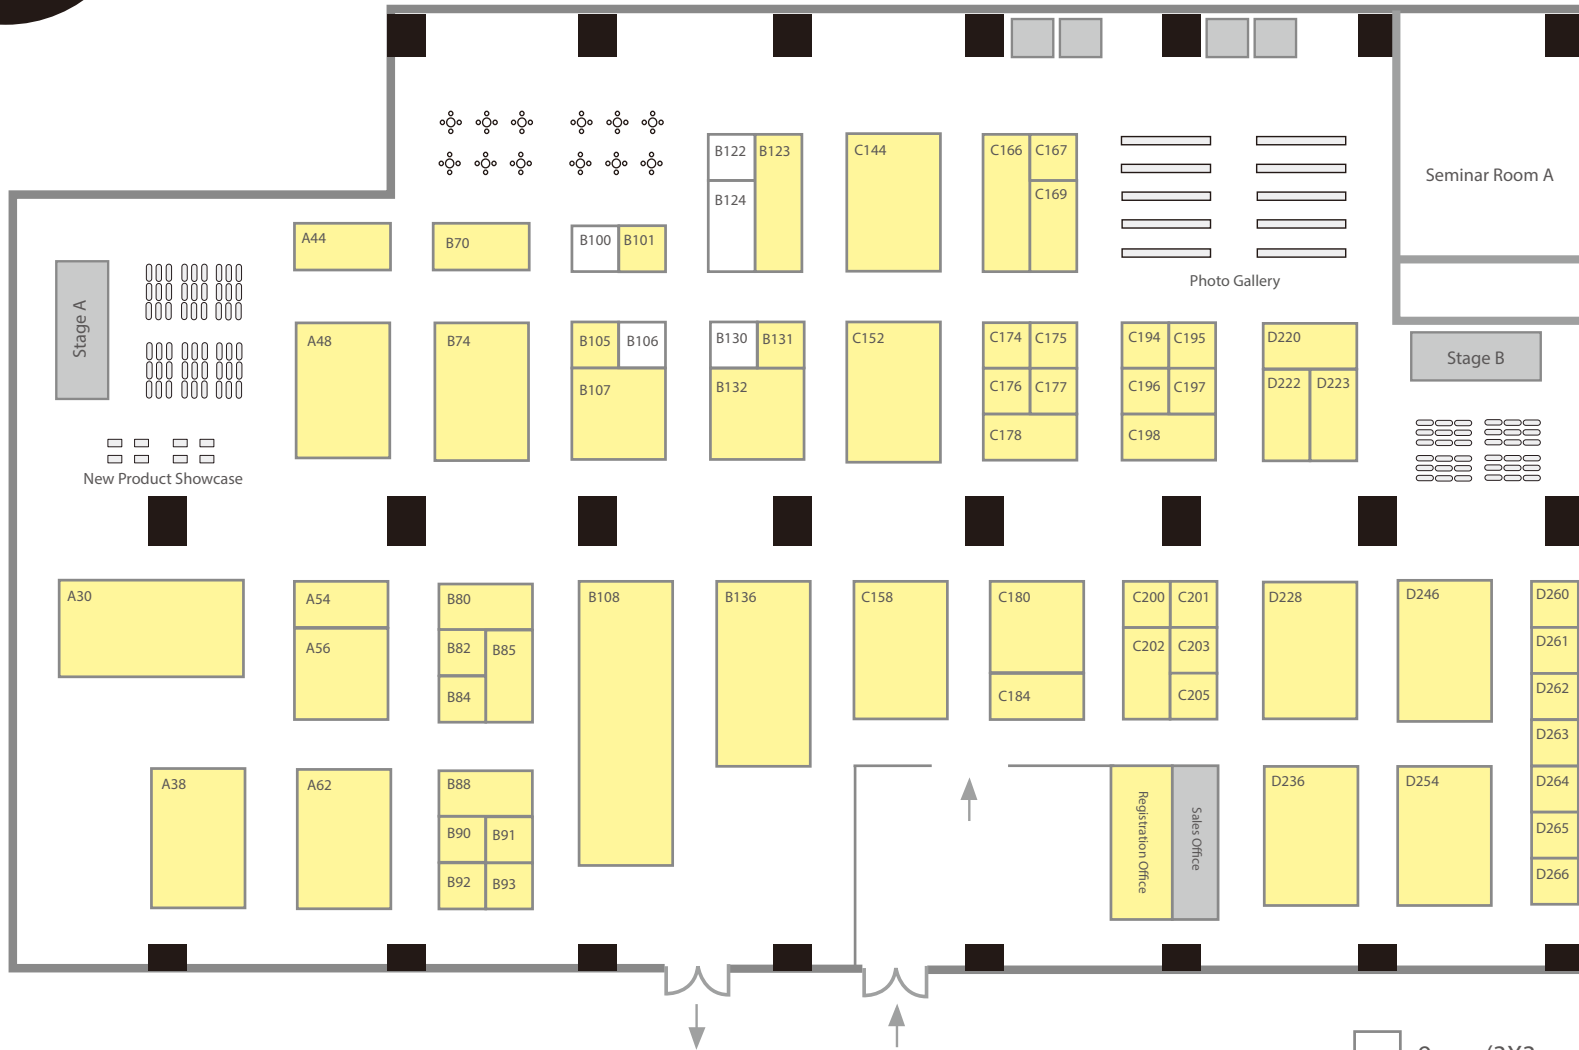

DRT Show Taiwan Floor Plan
 18 - 20 June 2021
 Taipei Flora Expo Centre
 Taiwan (R.O.C)

9sqm (3X3 meter Booth)
 Booked